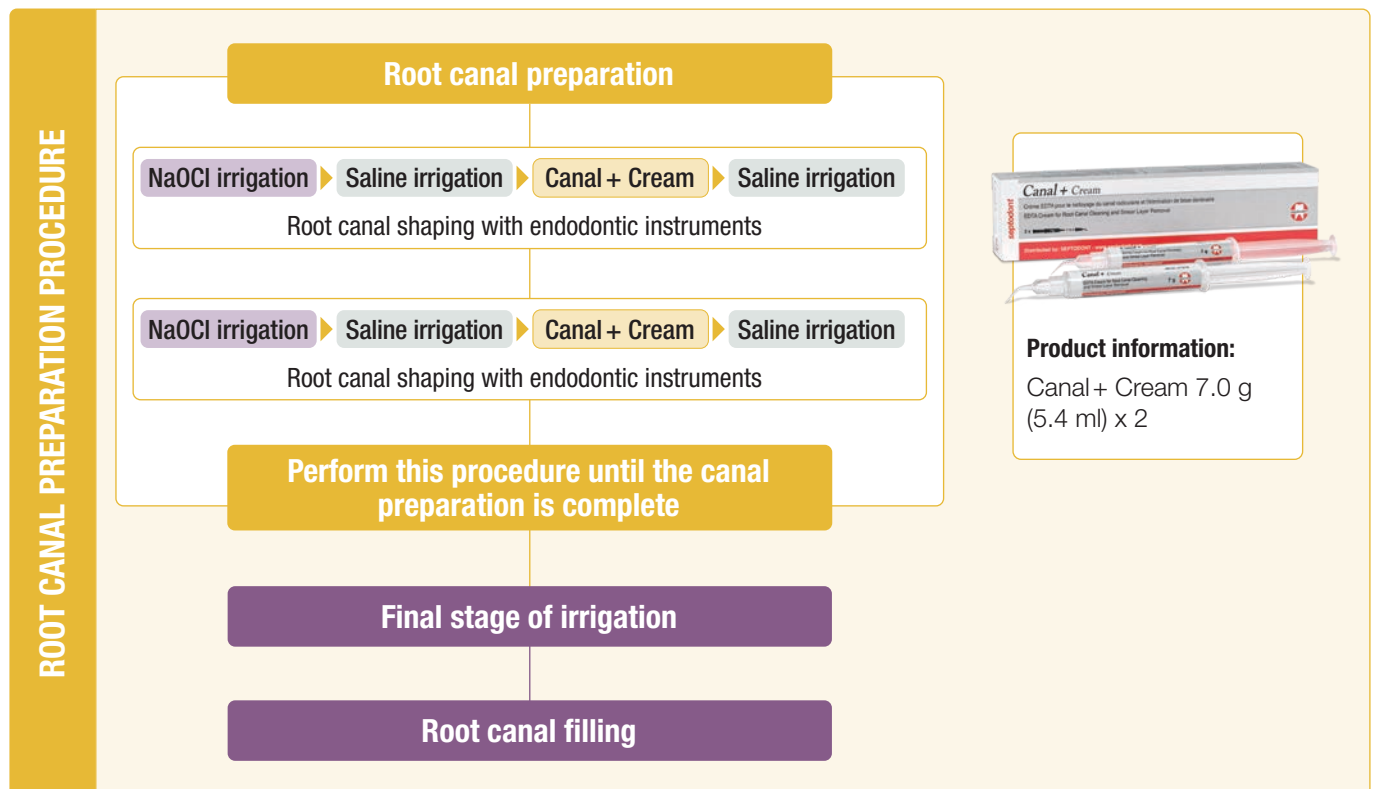

NEW
Septodont
EDTA
cream for
root canal
preparation

Canal + Cream

Root canal cleaning
and smear layer removal

Canal + Cream - EDTA cream for root canal cleaning and smear layer removal

Application

- Root canal preparation with endodontic instruments
- Presence of calcification in the canal
- Narrow canals in posterior teeth
- Smear layer removal

Composition

EDTA ; PEG

Features	Advantages	Benefits
Lubrication effect	Reduces friction of endodontic instruments	Easy root canal preparation and filing
Chelating action	Removal of inorganic substances (smear layer removal)	Effective root canal preparation and cleaning